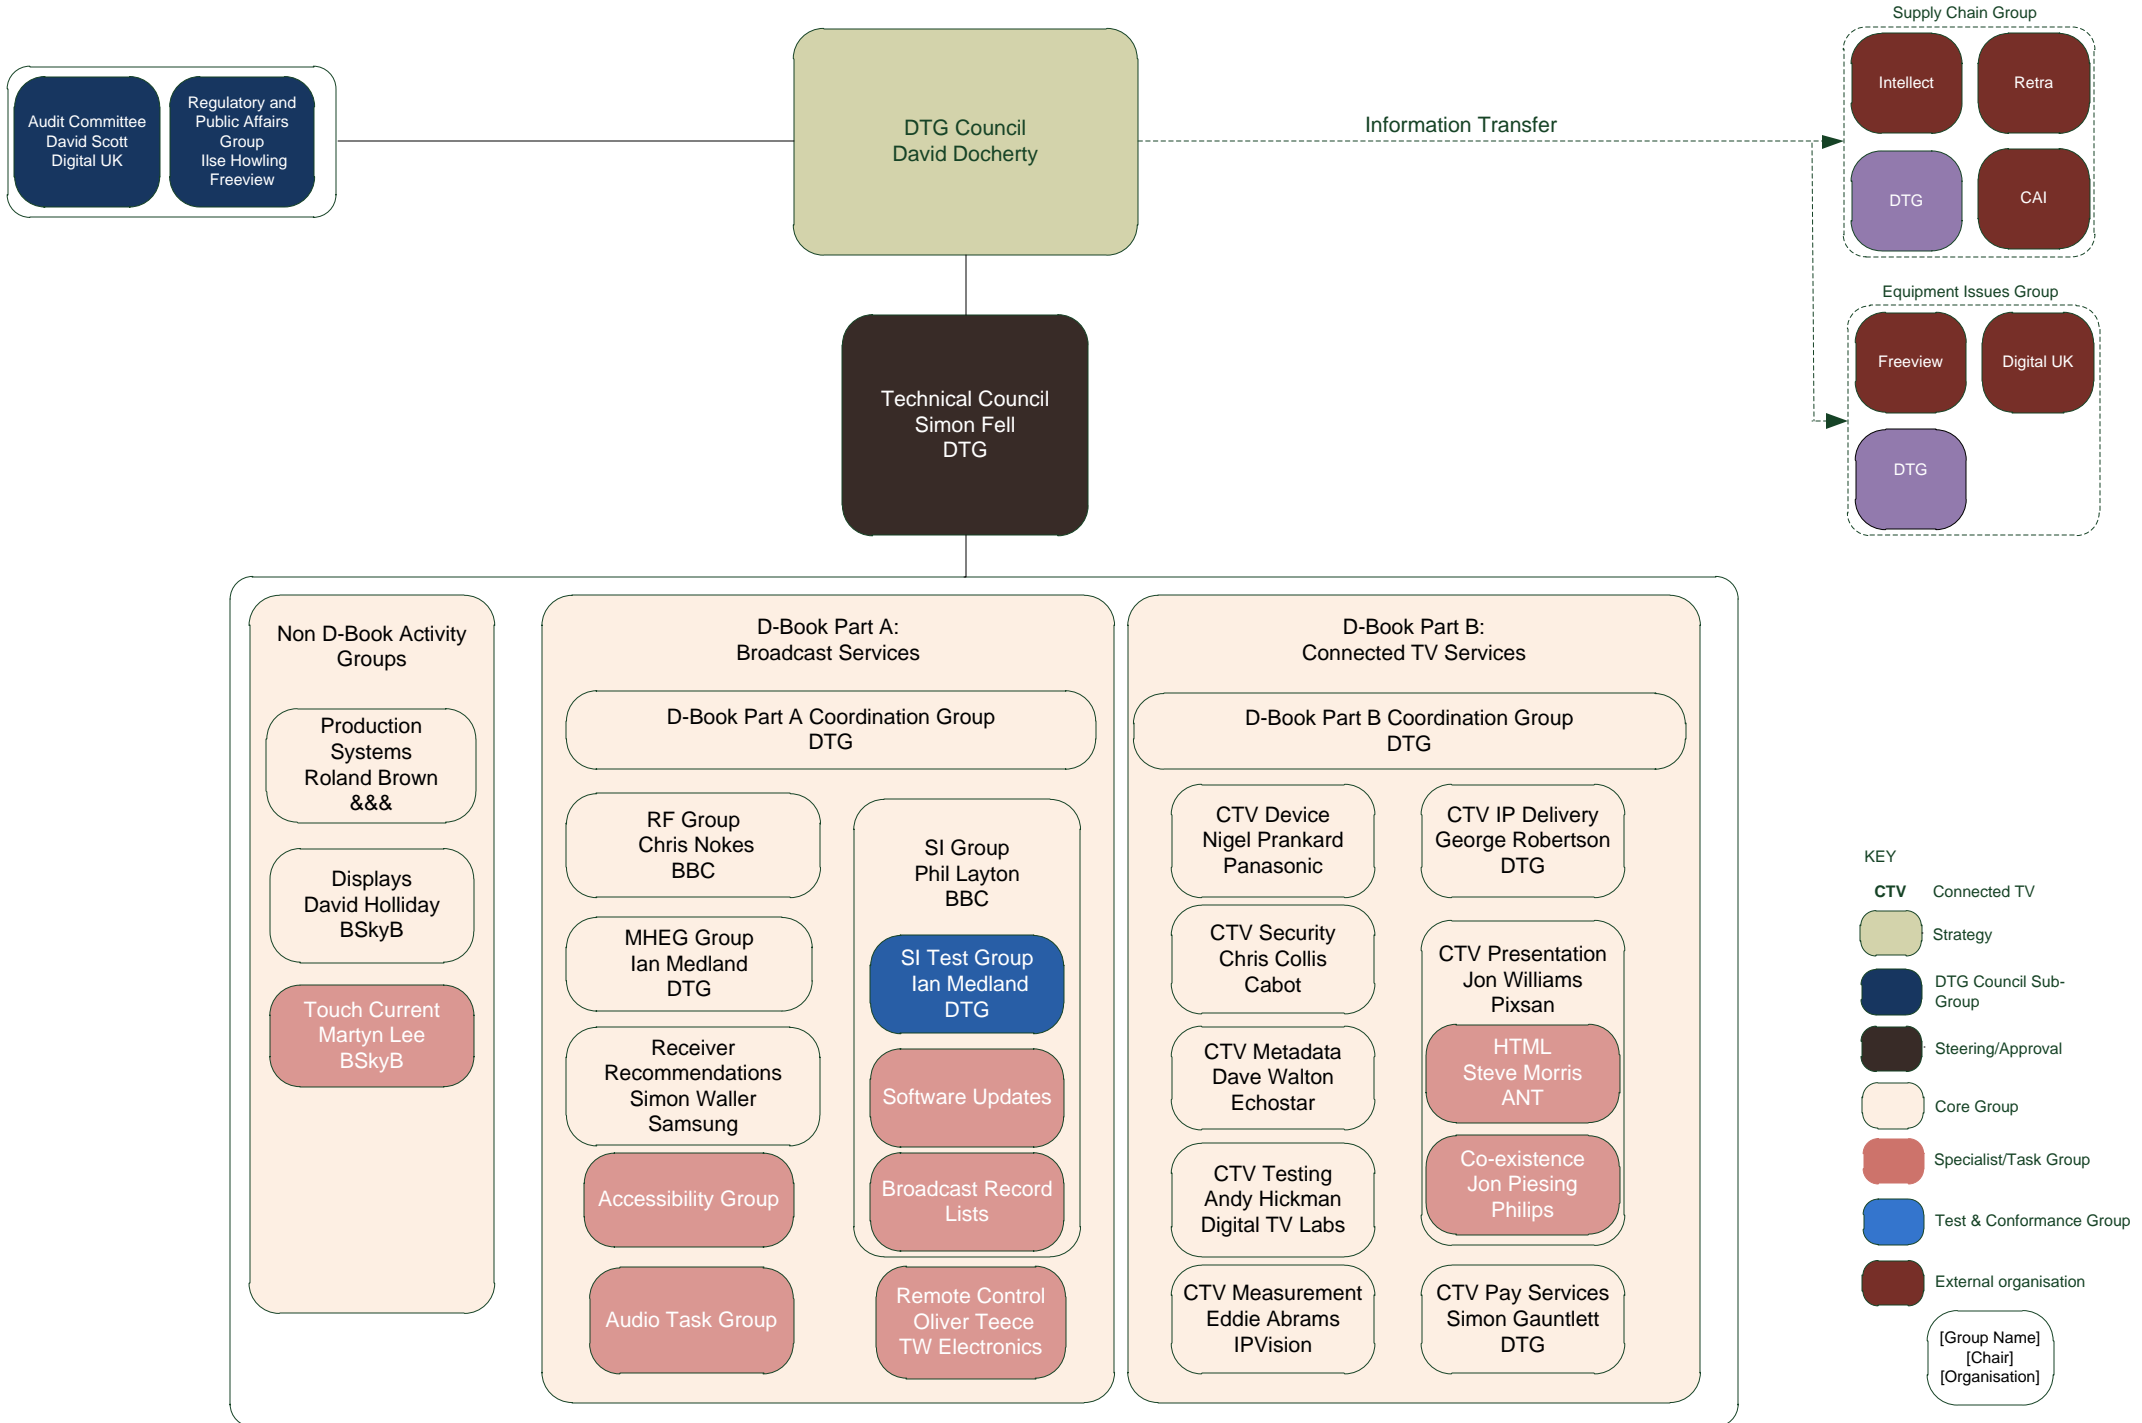

DTG Expert Group Structure

KEY

- CTV** Connected TV
- Strategy
- DTG Council Sub-Group
- Steering/Approval
- Core Group
- Specialist/Task Group
- Test & Conformance Group
- External organisation

[Group Name]
[Chair]
[Organisation]